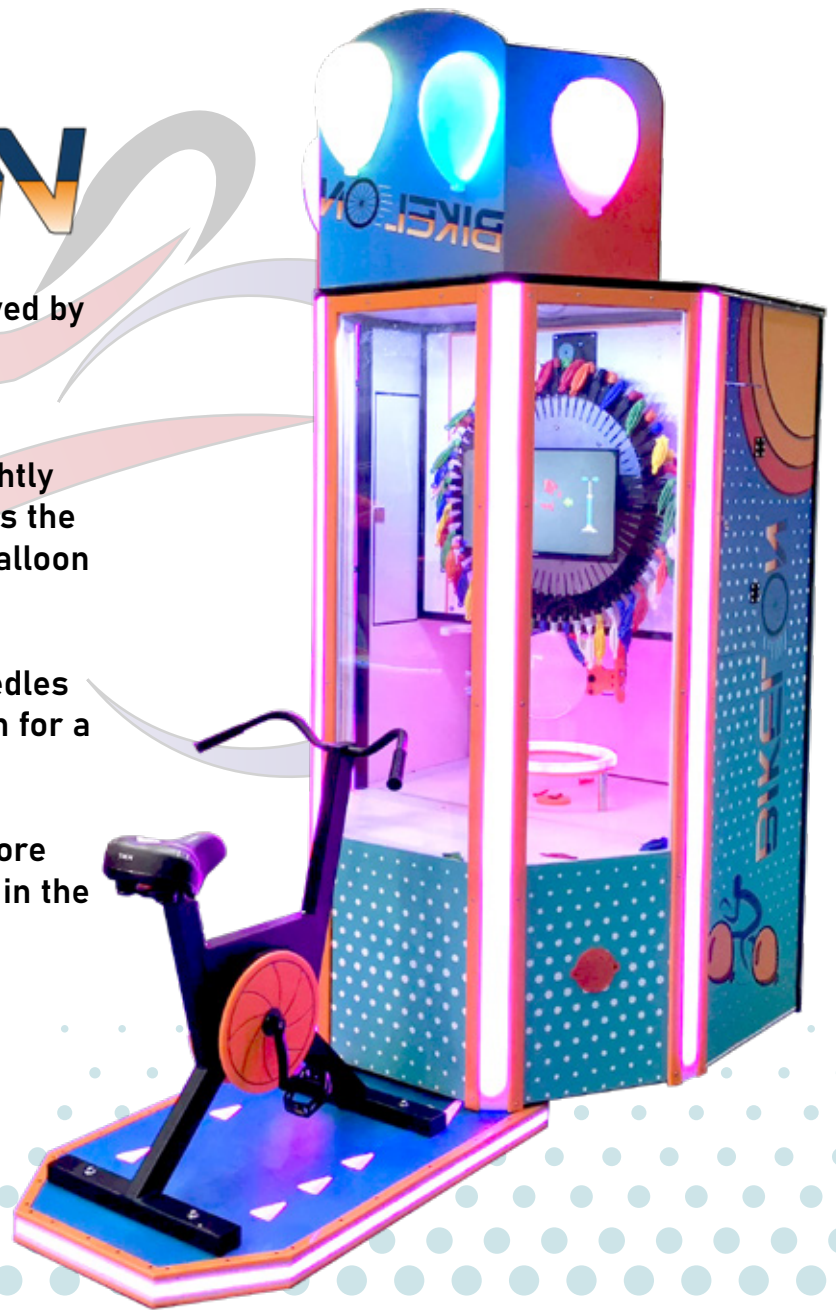

BIKELON

Bikelon is a competitive arcade game, played by pedalling to inflate balloons until they are popped within the playing time.

Balloon on the turning wheel is blown slightly before game starts. Then, the player pumps the balloon up as quick as possible until the balloon pops.

When the balloon is stretched enough, needles on the bottom ensures popping the balloon for a fair game for all players.

If a player manages to pop the balloon before the time runs out, another balloon queues in the line.

Time and score displays are available.

Suitable for performance indexed ticket-redemption system

Ergonomic and durable design is crafted on a wooden structure

Easy transportation and installation

Dimensions
H: 200cm W: 110cm L: 140cm