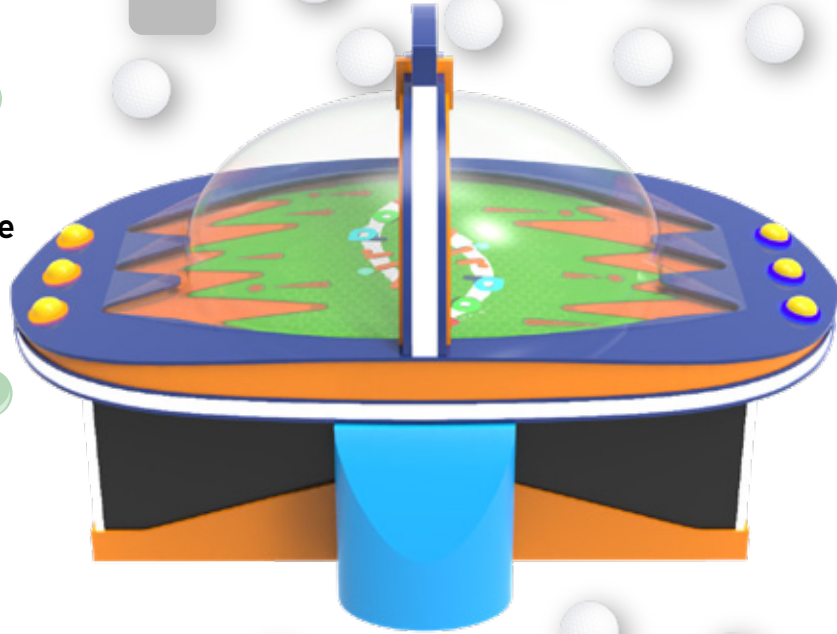

AirPon

Two players challenge each other

Players defence 3 goals on their side while aiming to score by pushing buttons on their side

Balls are introduced to play zone continuously by an elevator

Adjustable play time

Time and score displays are available

Suitable for performance indexed ticket-redemption system

Ergonomic and durable design is crafted on a wooden structure

Easy transportation and installation

Dimensions
H: 93cm W: 120cm L: 225cm