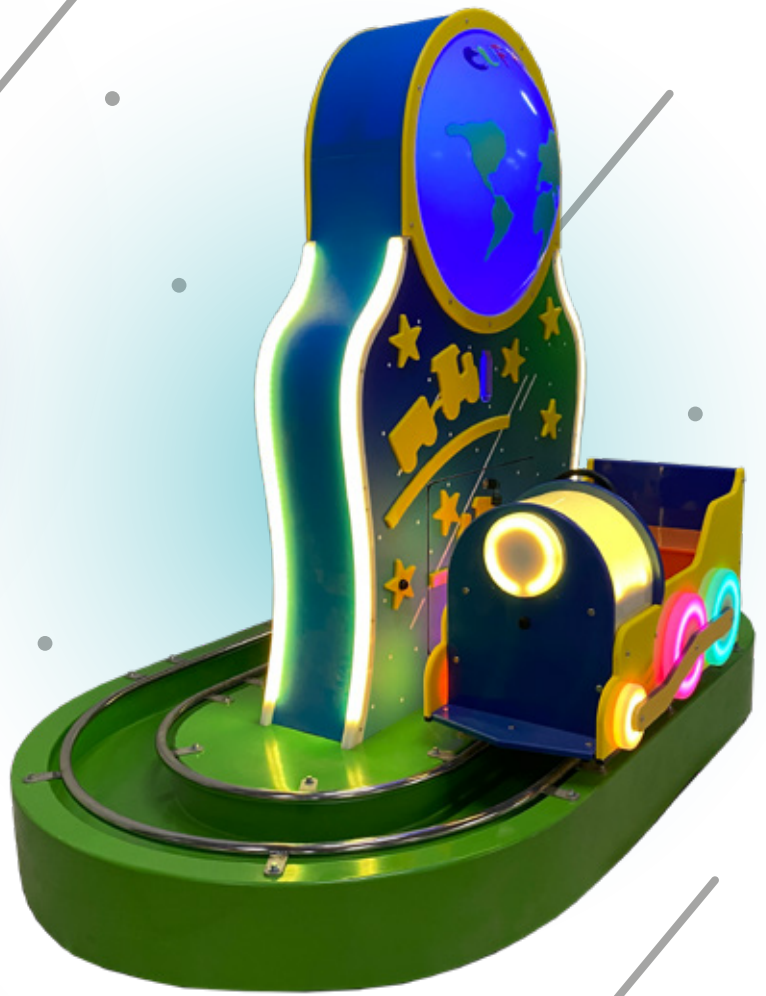

Suitable for performance indexed ticket-redemption system

Ergonomic and durable design is crafted on a wooden structure

Easy transportation and installation

**Dimensions
H: 140cm W: 123cm L: 240cm**