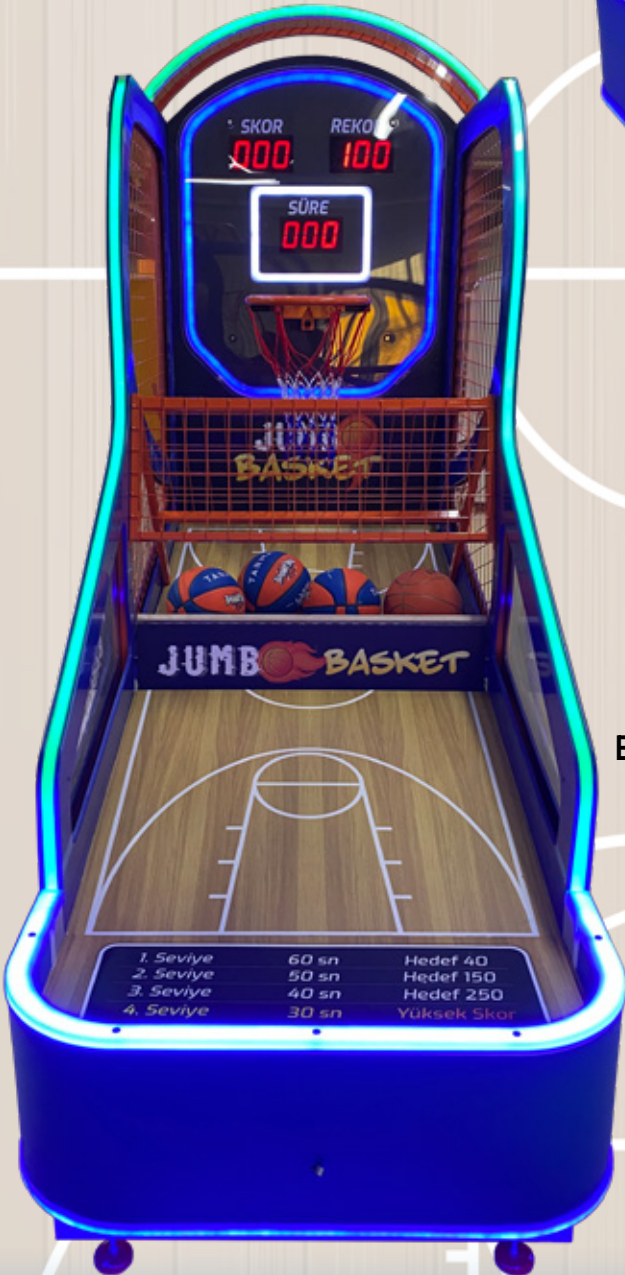

Balloon on the turning wheel is blown slightly before game starts. Then, the player pumps the balloon up as quick as possible until the balloon pops.

When the balloon is stretched enough, needles on the bottom ensures popping the balloon for a fair game for all players.

If a player manages to pop the balloon before the time runs out, another balloon queues in the line.

Time and score displays are available.

Suitable for performance indexed ticket-redemption system

Ergonomic and durable design is crafted on a wooden structure

Easy transportation and installation

Dimensions
H: 200cm W: 110cm L: 140cm

JUMB BASKET

Realistic basketball entertainment with a custom made hoop

4 different difficulty level

Attractive time, score and high score displays

Suitable for performance indexed ticket-redemption system

Ergonomic and durable design is crafted on a wooden structure

Easy transportation and installation

Dimensions
H: 260cm W: 100cm L: 155cm

PUX AIR HOCKEY