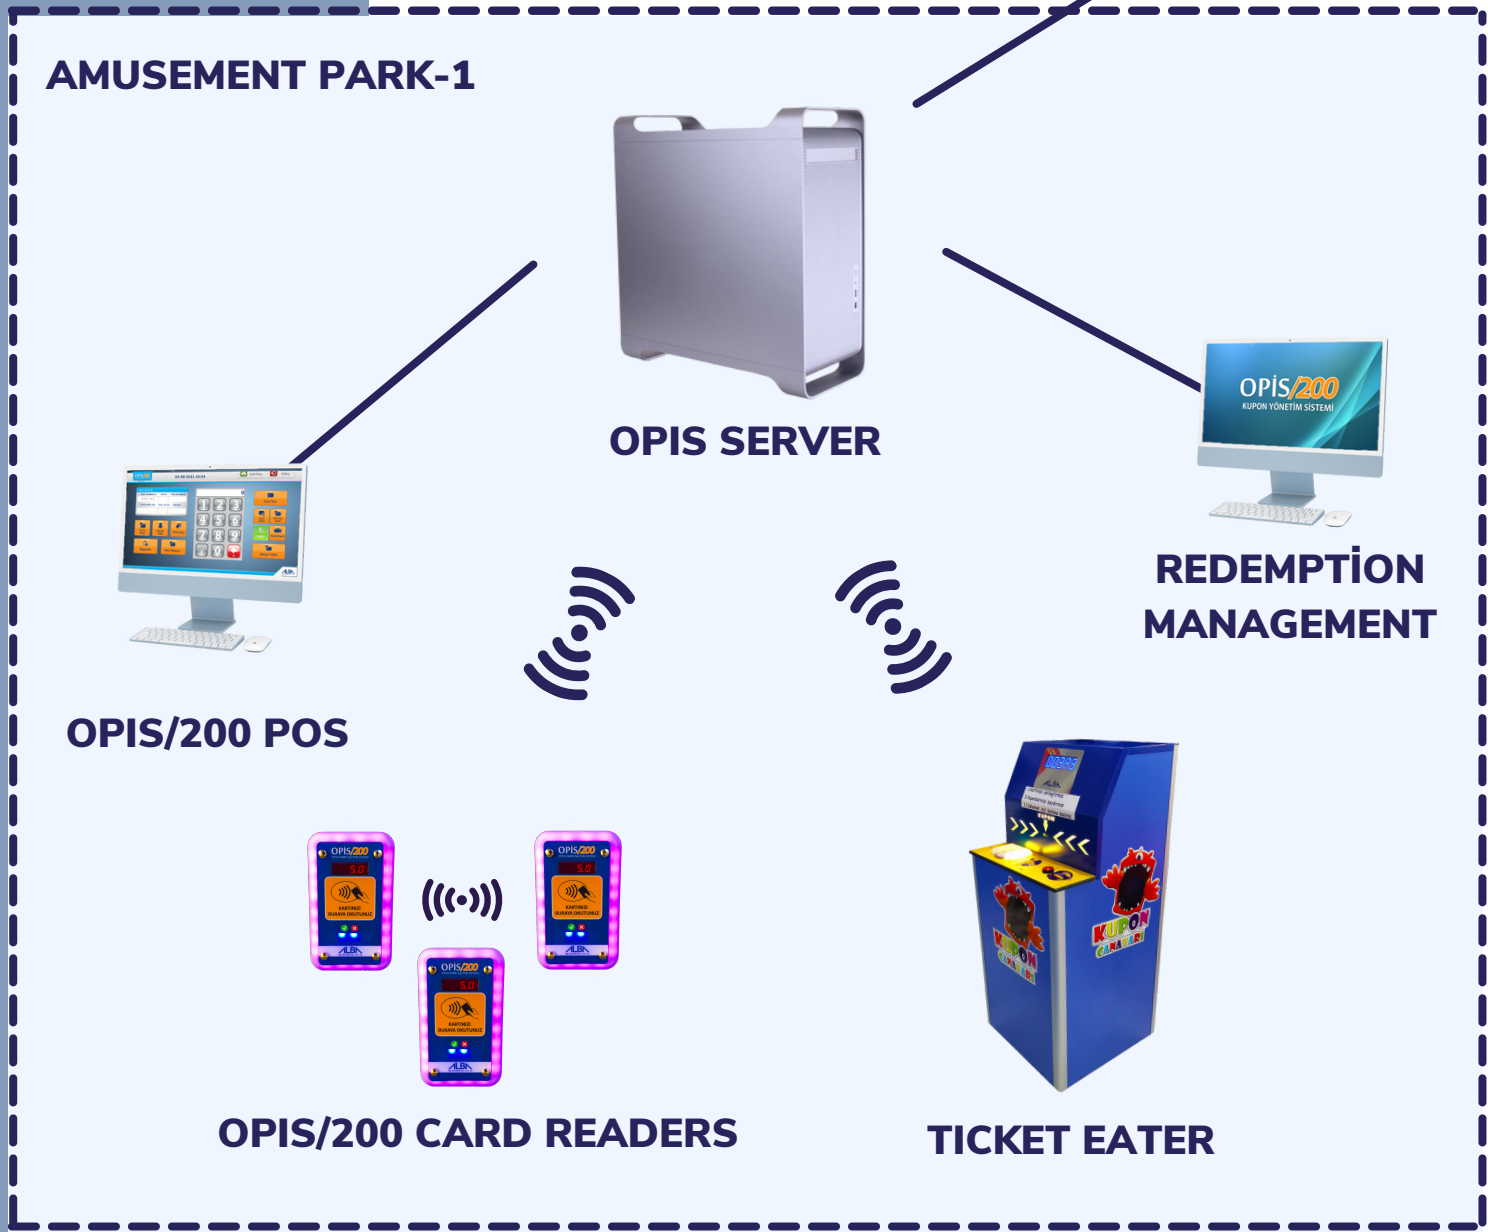

**Increase In
Revenue**

OPIS/200 SERVER SOFTWARE

The screenshot displays the OPIS/200 management interface. At the top, there is a header with the logo 'OPIS/200 OYUN PARKI İŞLETME SİSTEMİ' and a 'YÖNETİM PANELİ' button. Below the header is a navigation menu with options: 'OPIS MODÜLLERİ', 'RAPORLAR', 'FIYATLANDIRMA', 'SOFT PLAY', 'YÖNETİM', 'MAKİNE GÜNCELLEME', and 'OTURUMU KAPAT'. The main content area is titled 'OPIS MODÜLLERİ' and contains a table with columns: ID, Seri Numarası, Makina Adı, Makina Açıklaması, Oyun Fiyatı, Consignment Oranı, Kiralık, Bekleme Süresi, Puan, Makina Grubu, and Son Kullanım Tarihi. The table lists 10 rows of machine data. At the bottom left, there is contact information for 'Alba Bilgi Teknolojileri A.Ş.' and at the bottom right, the 'OPIS/200 OYUN PARKI İŞLETME SİSTEMİ' logo.

- A Linux based operating system is used
- Updateable machine pricing, campaign capabilities, user account management
- Any type of report can be obtained for a given time interval (Turnover, number of plays per machine, cashier, payment category, special customer pricing, bonus, cancelations, credit cards payments, group, service card usage, promotions etc...)
- Remote access of authorized personel
- 4 different authorization levels
- Advanced database structure
- Expandable for any number of point of sale
- Remote login possibility
- Customer analysis, flexible campaigns and price optimization

Tickets

Ticket Eater

OPIS/200 Redemption
Server

Toys

TICKET EATER

An automated device that consumes the customer tickets and loads them to the cards.

- Automated ticket counting and eating
- Counted tickets are loaded to the customer card by pushing a button
- 7-Segment display to guide the customer
- Wireless connection to the redemption server enables instantaneous tracking of loaded tickets per card
- Easy to use even for children