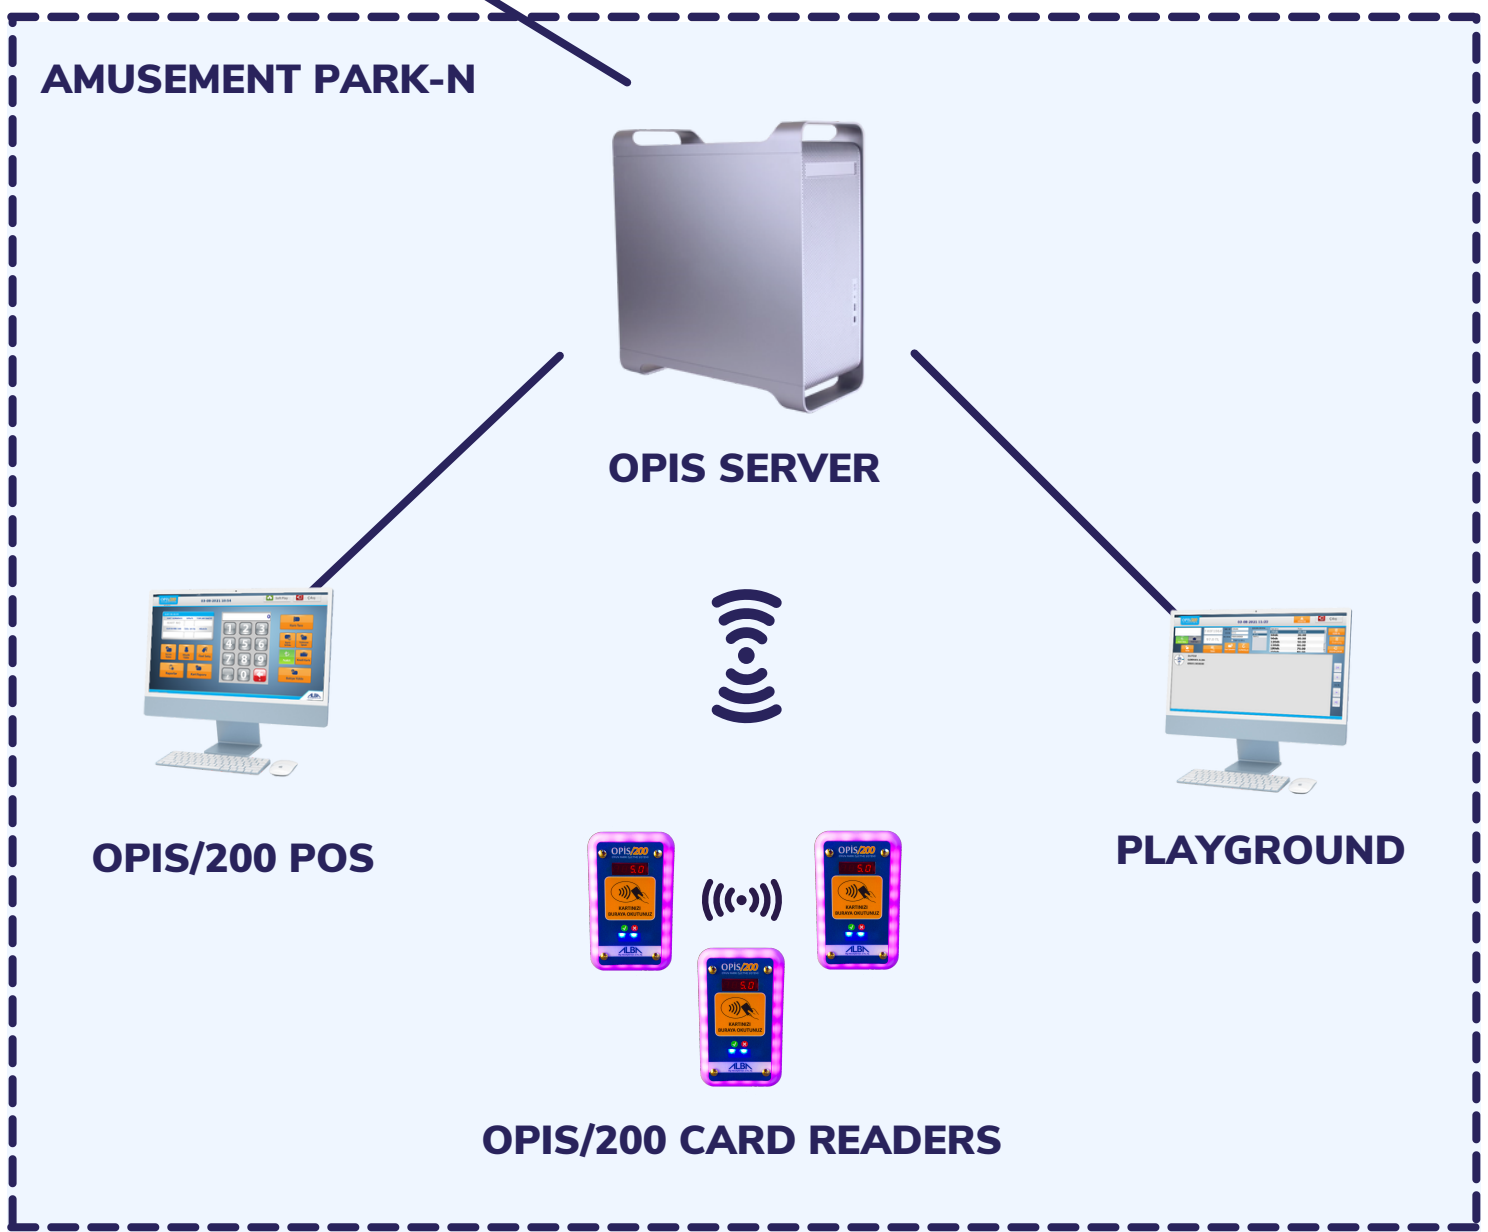

**Increase In
Revenue**

OPIS/200 SERVER SOFTWARE

The screenshot displays the OPIS/200 management interface. At the top, there is a header with the logo 'OPIS/200 OYUN PARKI İŞLETME SİSTEMİ' and a 'YÖNETİM PANELİ' button. Below the header is a navigation menu with options: 'OPIS MODÜLLERİ', 'RAPORLAR', 'FIYATLANDIRMA', 'SOFT PLAY', 'YÖNETİM', 'MAKİNE GÜNCELLEME', and 'OTURUMU KAPAT'. The main content area is titled 'OPIS MODÜLLERİ' and contains a table with columns: ID, Seri Numarası, Makina Adı, Makina Açıklaması, Oyun Fiyatı, Consignment Oranı, Kiralık, Bekleme Süresi, Puan, Makina Grubu, and Son Kullanım Tarihi. The table lists 10 rows of machine data. At the bottom left, there is contact information for 'Alba Bilgi Teknolojileri A.Ş.' and at the bottom right, the 'OPIS/200 OYUN PARKI İŞLETME SİSTEMİ' logo.

- A Linux based operating system is used
- Updateable machine pricing, campaign capabilities, user account management
- Any type of report can be obtained for a given time interval (Turnover, number of plays per machine, cashier, payment category, special customer pricing, bonus, cancelations, credit cards payments, group, service card usage, promotions etc...)
- Remote access of authorized personel
- 4 different authorization levels
- Advanced database structure
- Expandable for any number of point of sale
- Remote login possibility
- Customer analysis, flexible campaigns and price optimization

Tickets

Ticket Eater

OPIS/200 Redemption
Server

Toys

TICKET EATER

An automated device that consumes the customer tickets and loads them to the cards.

- Automated ticket counting and eating
- Counted tickets are loaded to the customer card by pushing a button
- 7-Segment display to guide the customer
- Wireless connection to the redemption server enables instantaneous tracking of loaded tickets per card
- Easy to use even for children